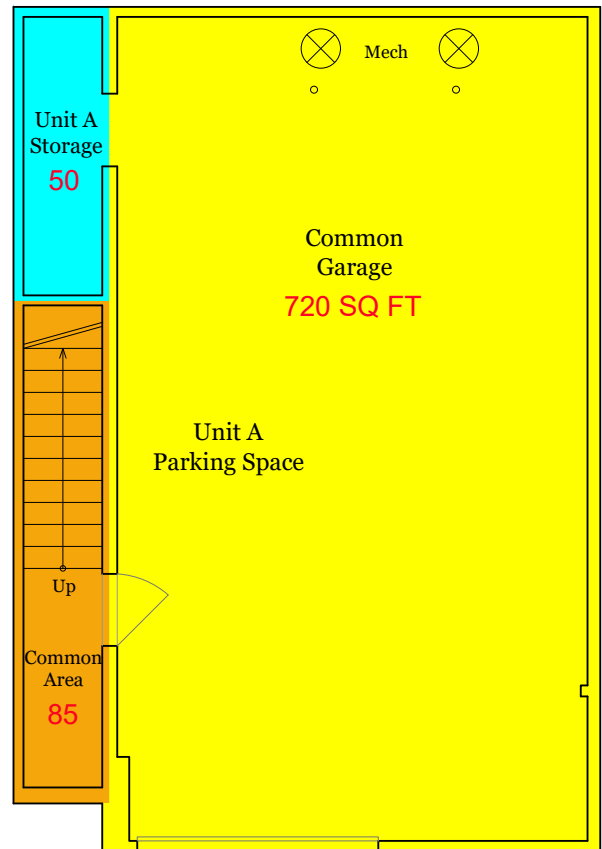

560 MISSOURI STREET | UNIT A

SAN FRANCISCO, CA 94107

MAIN LEVEL

Unit: 1,270 SQ FT
 Unit Storage: 50 SQ FT
 Common Area: 120 SQ FT

Estimated Total Square Footage: 1,270 SQ FT

Calculated from outside face of exterior walls and center line of demising walls.

- Unit Storage: 100 SQ FT
- Common Garage: 720 SQ FT
- Common Area: 205 SQ FT

GARAGE LEVEL

Unit Storage: 50 SQ FT
 Common Garage: 720 SQ FT
 Common Area: 85 SQ FT