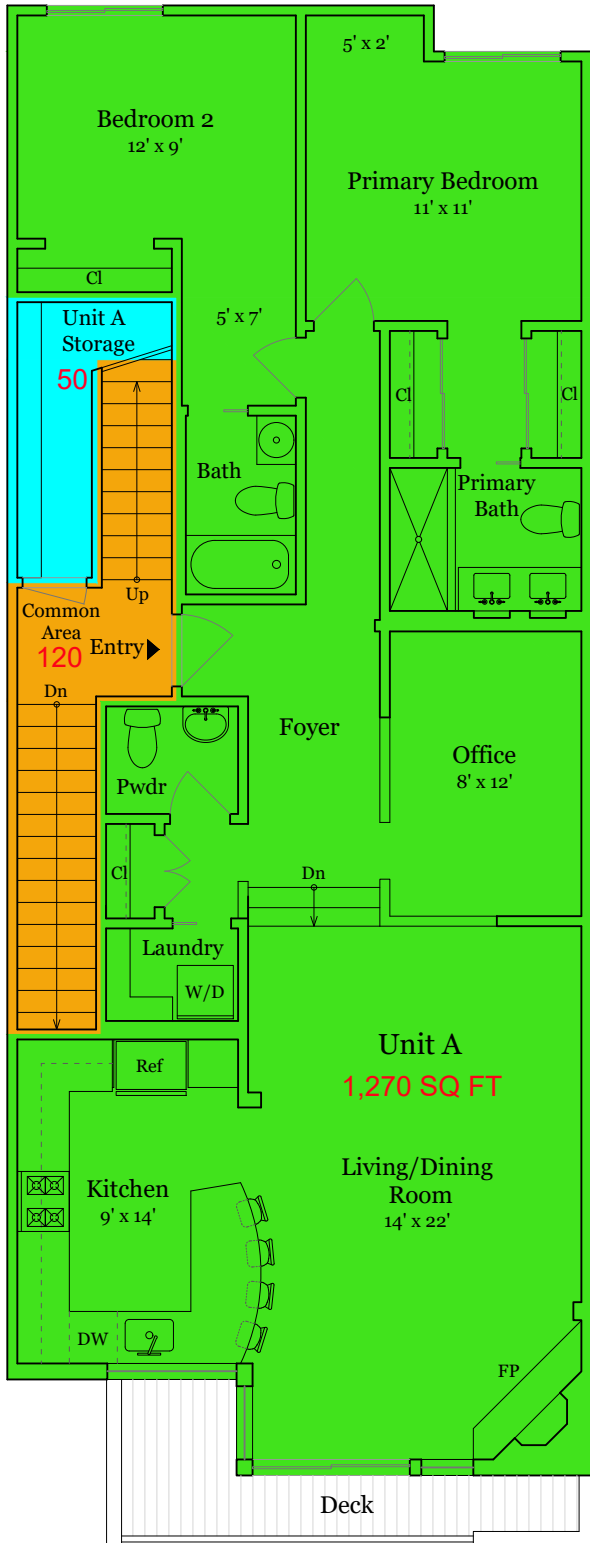

560 MISSOURI STREET | UNIT A

SAN FRANCISCO, CA 94107

MAIN LEVEL

Unit: 1,270 SQ FT
 Unit Storage: 50 SQ FT
 Common Area: 120 SQ FT

Estimated Total Square Footage: 1,270 SQ FT

Calculated from outside face of exterior walls and center line of demising walls.

- Unit Storage: 100 SQ FT
- Common Garage: 720 SQ FT
- Common Area: 205 SQ FT

GARAGE LEVEL

Unit Storage: 50 SQ FT
 Common Garage: 720 SQ FT
 Common Area: 85 SQ FT